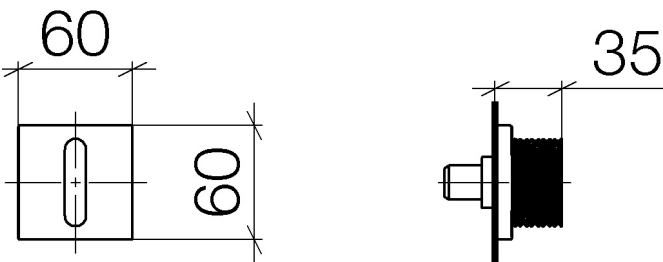

Shower - CL.1

Volume Control - polished chrome

Article number: 36 312 705-00

- Flange 2-3/8" x 2-3/8"
- (ADA)

polished chrome

Accessory is required for this item.

Discontinued items available to order until 30.06.2020

Dimensional drawing

All dimensions in mm / inch = mm x 0,0394

Shower - CL.1

Volume Control - polished chrome

Article number: 36 312 705-00

Shower - CL.1
Volume Control - polished chrome
Article number: 36 312 705-00

Required article

35 621 970-90 0010
Rough for volume control
clockwise-closing 1/2" -

35 622 970-90 0010
Rough for volume control
clockwise-closing 3/4" -

35 671 970-90 0010
Rough for volume control
counter-clockwise closing
1/2" -

35 672 970-90 0010
Rough for volume control
counter-clockwise closing
3/4" -

Spare parts list

Number	Item Number	Designation	Number of units
--------	-------------	-------------	-----------------